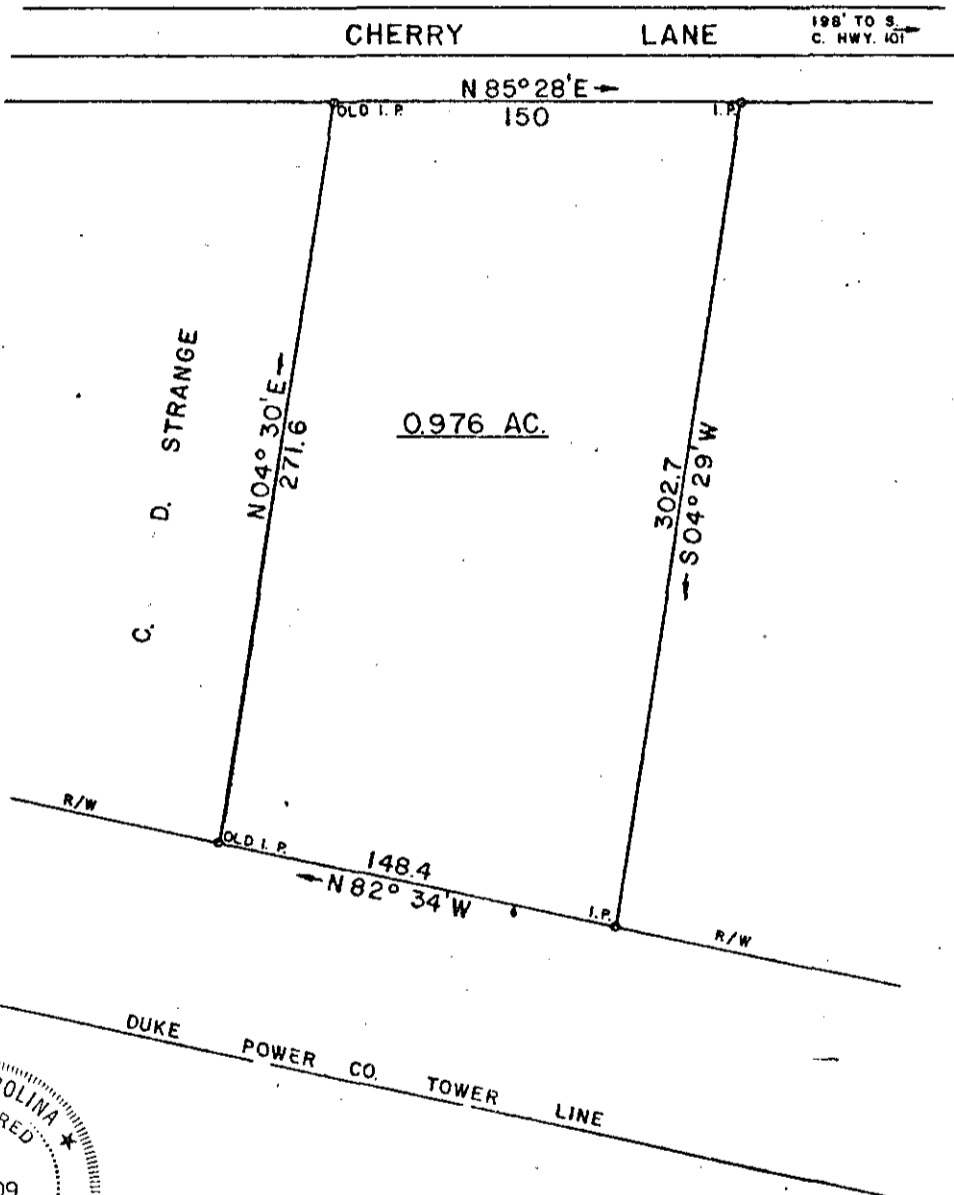

✓ 4-0-317
MICROFILMED

PROPERTY OF
CHARLES STRANGE

LOCATED NEAR GREER, S. C.
GREENVILLE COUNTY SOUTH CAROLINA
SCALE 1" = 60' SURVEYED AUGUST 4, 1975

FILED
GREENVILLE CO. S. C.
FEB 18 9 55 AM '76
DONNIE S. TANKERSLEY
R.M.C.

20921

WOLFE & HUSKEY, INC.
ENGINEERING and SURVEYING
LYMAN, S. C.

FEB 18 1976

RECORDING FEE
PAID \$ 1.25
Photo

74-7-1-73